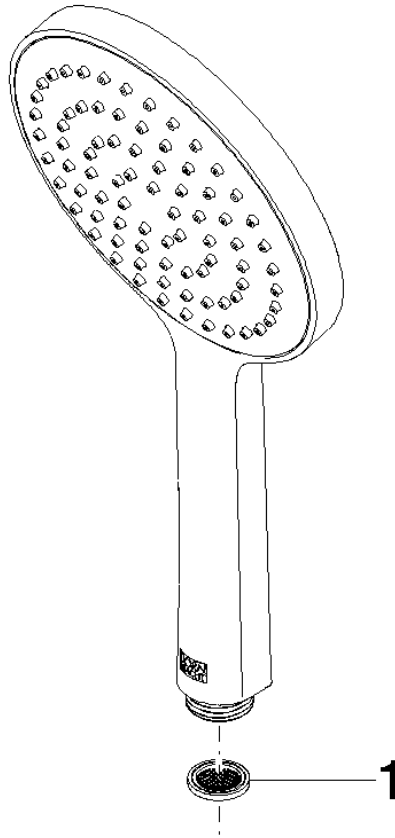

Concealed single-lever mixer with integrated shower connection with hand shower set - Platinum

IMO

ST 050 204 8979
Parts for other
finishes can be found
here: Chrome

Spare parts list

No.	Item Number	Name	Quantity used	Delivery time
1	09 23 01 039 90	sieve	1	2