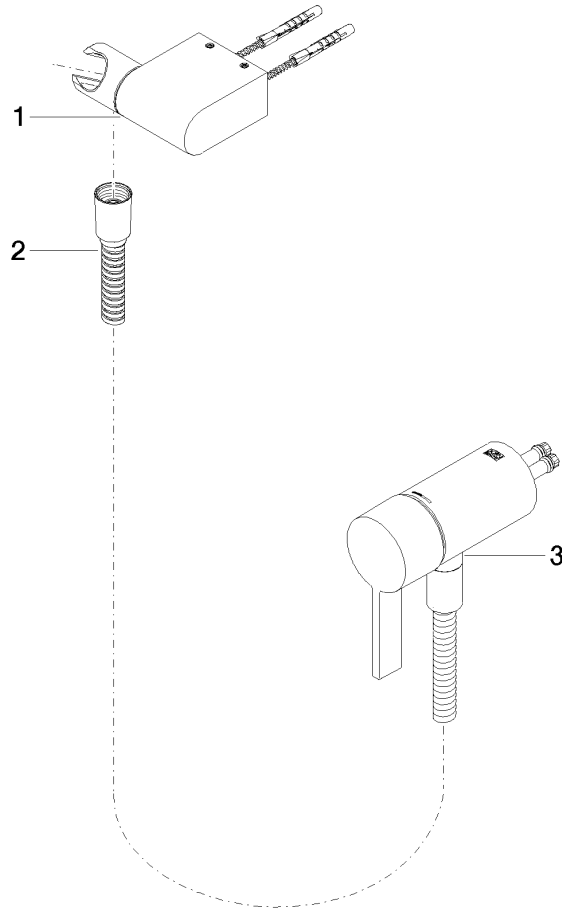

Concealed single-lever mixer with integrated shower connection with hand shower set - Platinum

IMO

ST 050 204 8979

- metal shower hose 1750mm with integrated anti-twist protection
 - Hand shower: COMPACT RAIN, max. flow rate 10 l/min (at 3 bar)
 - spray head Ø 130 mm
- Intrinsic protection against back flow.**

Concealed single-lever mixer with integrated shower connection with hand shower set - Platinum

ST 050 204 8070
mm [inches]

Certificates

Belgaqua_21-025- WRAS_2011027. LGA_29928.
27_1.

ST 050 204 8979

Spare parts list

No.	Item Number	Name	Quantity used	Delivery time
1	28 060 970-08	Wall bracket swivel - Platinum	1	40
2	28 322 970-08	Metal shower hose 1/2" x 3/8" x 1750 mm - Platinum	1	40
3	36 050 970-08	Concealed single-lever mixer with integrated shower connection - Platinum	1	40

Concealed single-lever mixer with integrated shower connection with hand shower set - Platinum

IMO

ST 050 204 8979

- COMPACT RAIN, max. flow rate 15 l/min (at 3 bar)
- with anti-scale system
- spray head Ø 130 mm
- 1/2" connection