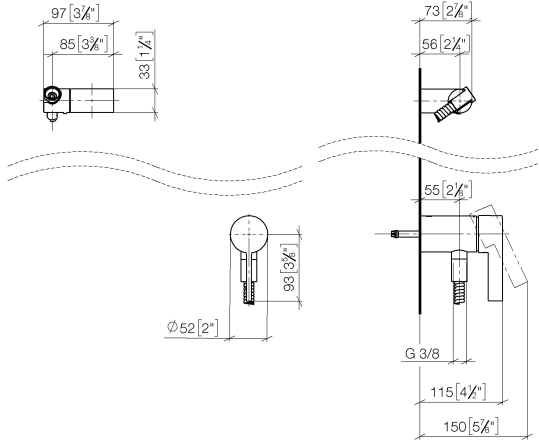

Concealed single-lever mixer with integrated shower connection with hand shower set - Platinum

IMO

ST 050 204 8979

- metal shower hose 1750mm with integrated anti-twist protection
 - Hand shower: COMPACT RAIN, max. flow rate 10 l/min (at 3 bar)
 - spray head Ø 130 mm
- Intrinsic protection against back flow.**

Concealed single-lever mixer with integrated shower connection with hand shower set - Platinum

ST 050 204 8070
mm [inches]

Certificates

Belgaqua_21-025- WRAS_2011027. LGA_29928.
27_1.

ST 050 204 8979

Spare parts list

No.	Item Number	Name	Quantity used	Delivery time
1	28 060 970-08	Wall bracket swivel - Platinum	1	40
2	28 322 970-08	Metal shower hose 1/2" x 3/8" x 1750 mm - Platinum	1	40
3	36 050 970-08	Concealed single-lever mixer with integrated shower connection - Platinum	1	40

Concealed single-lever mixer with integrated shower connection with hand shower set - Platinum

IMO

ST 050 204 8979

- COMPACT RAIN, max. flow rate 15 l/min (at 3 bar)
- with anti-scale system
- spray head Ø 130 mm
- 1/2" connection